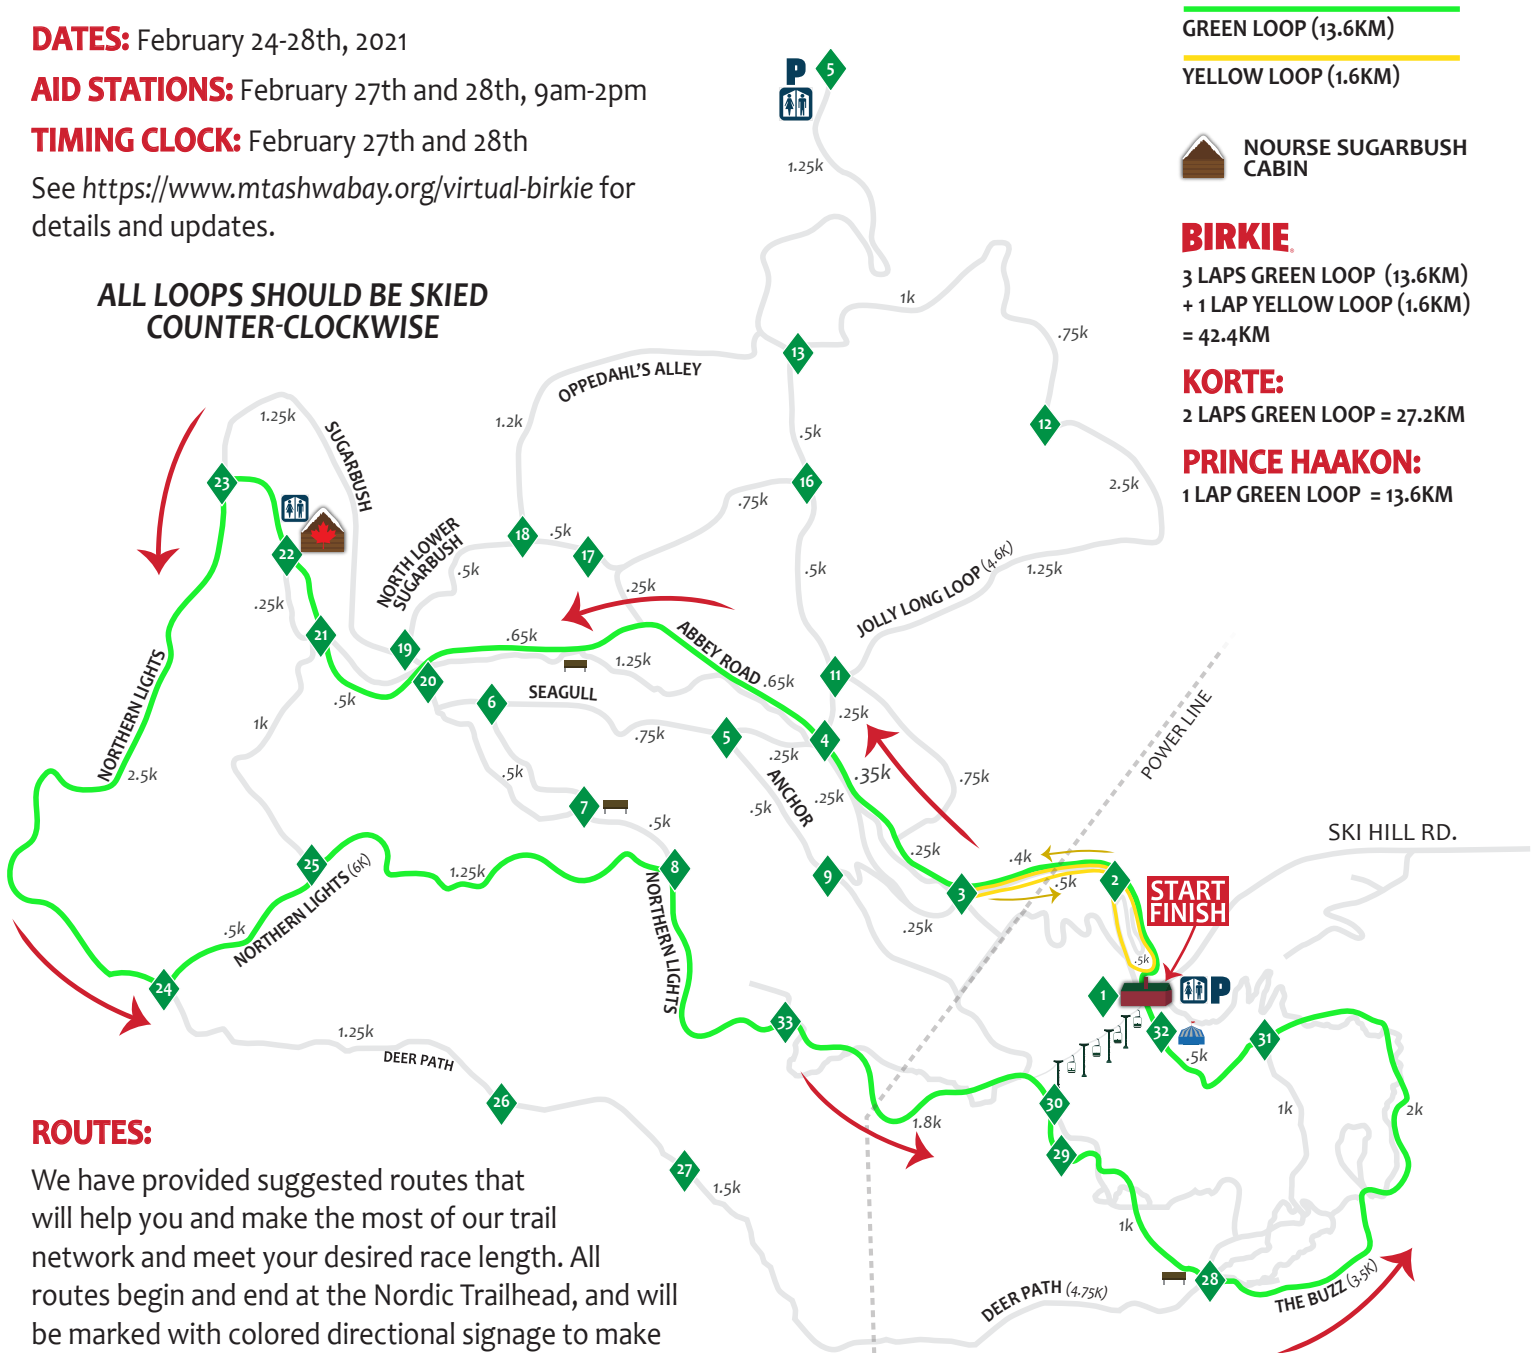

BIRKIE®

ROUTE #1 BIRKIE, KORTE, PRINCE HAAKON (SKATE OR CLASSIC)

DATES: February 24-28th, 2021

AID STATIONS: February 27th and 28th, 9am-2pm

TIMING CLOCK: February 27th and 28th

See <https://www.mtashwababay.org/virtual-birkie> for details and updates.

**ALL LOOPS SHOULD BE SKIED
COUNTER-CLOCKWISE**

GREEN LOOP (13.6KM)

YELLOW LOOP (1.6KM)

NOURSE SUGARBUSH CABIN

BIRKIE

3 LAPS GREEN LOOP (13.6KM)
+ 1 LAP YELLOW LOOP (1.6KM)
= 42.4KM

KORTE:

2 LAPS GREEN LOOP = 27.2KM

PRINCE HAAKON:

1 LAP GREEN LOOP = 13.6KM

ROUTES:

We have provided suggested routes that will help you and make the most of our trail network and meet your desired race length. All routes begin and end at the Nordic Trailhead, and will be marked with colored directional signage to make route finding easy.

Updated conditions and grooming reports for all routes will be posted on our website and Facebook page daily between Feb 24-28.

**MT ASHWABAY
NORDIC TRAILS**

slumberland Proud Partner
BIRKIE
Birkie.com

32525 Ski Hill Rd | PO Box 1401
Bayfield, WI 54814