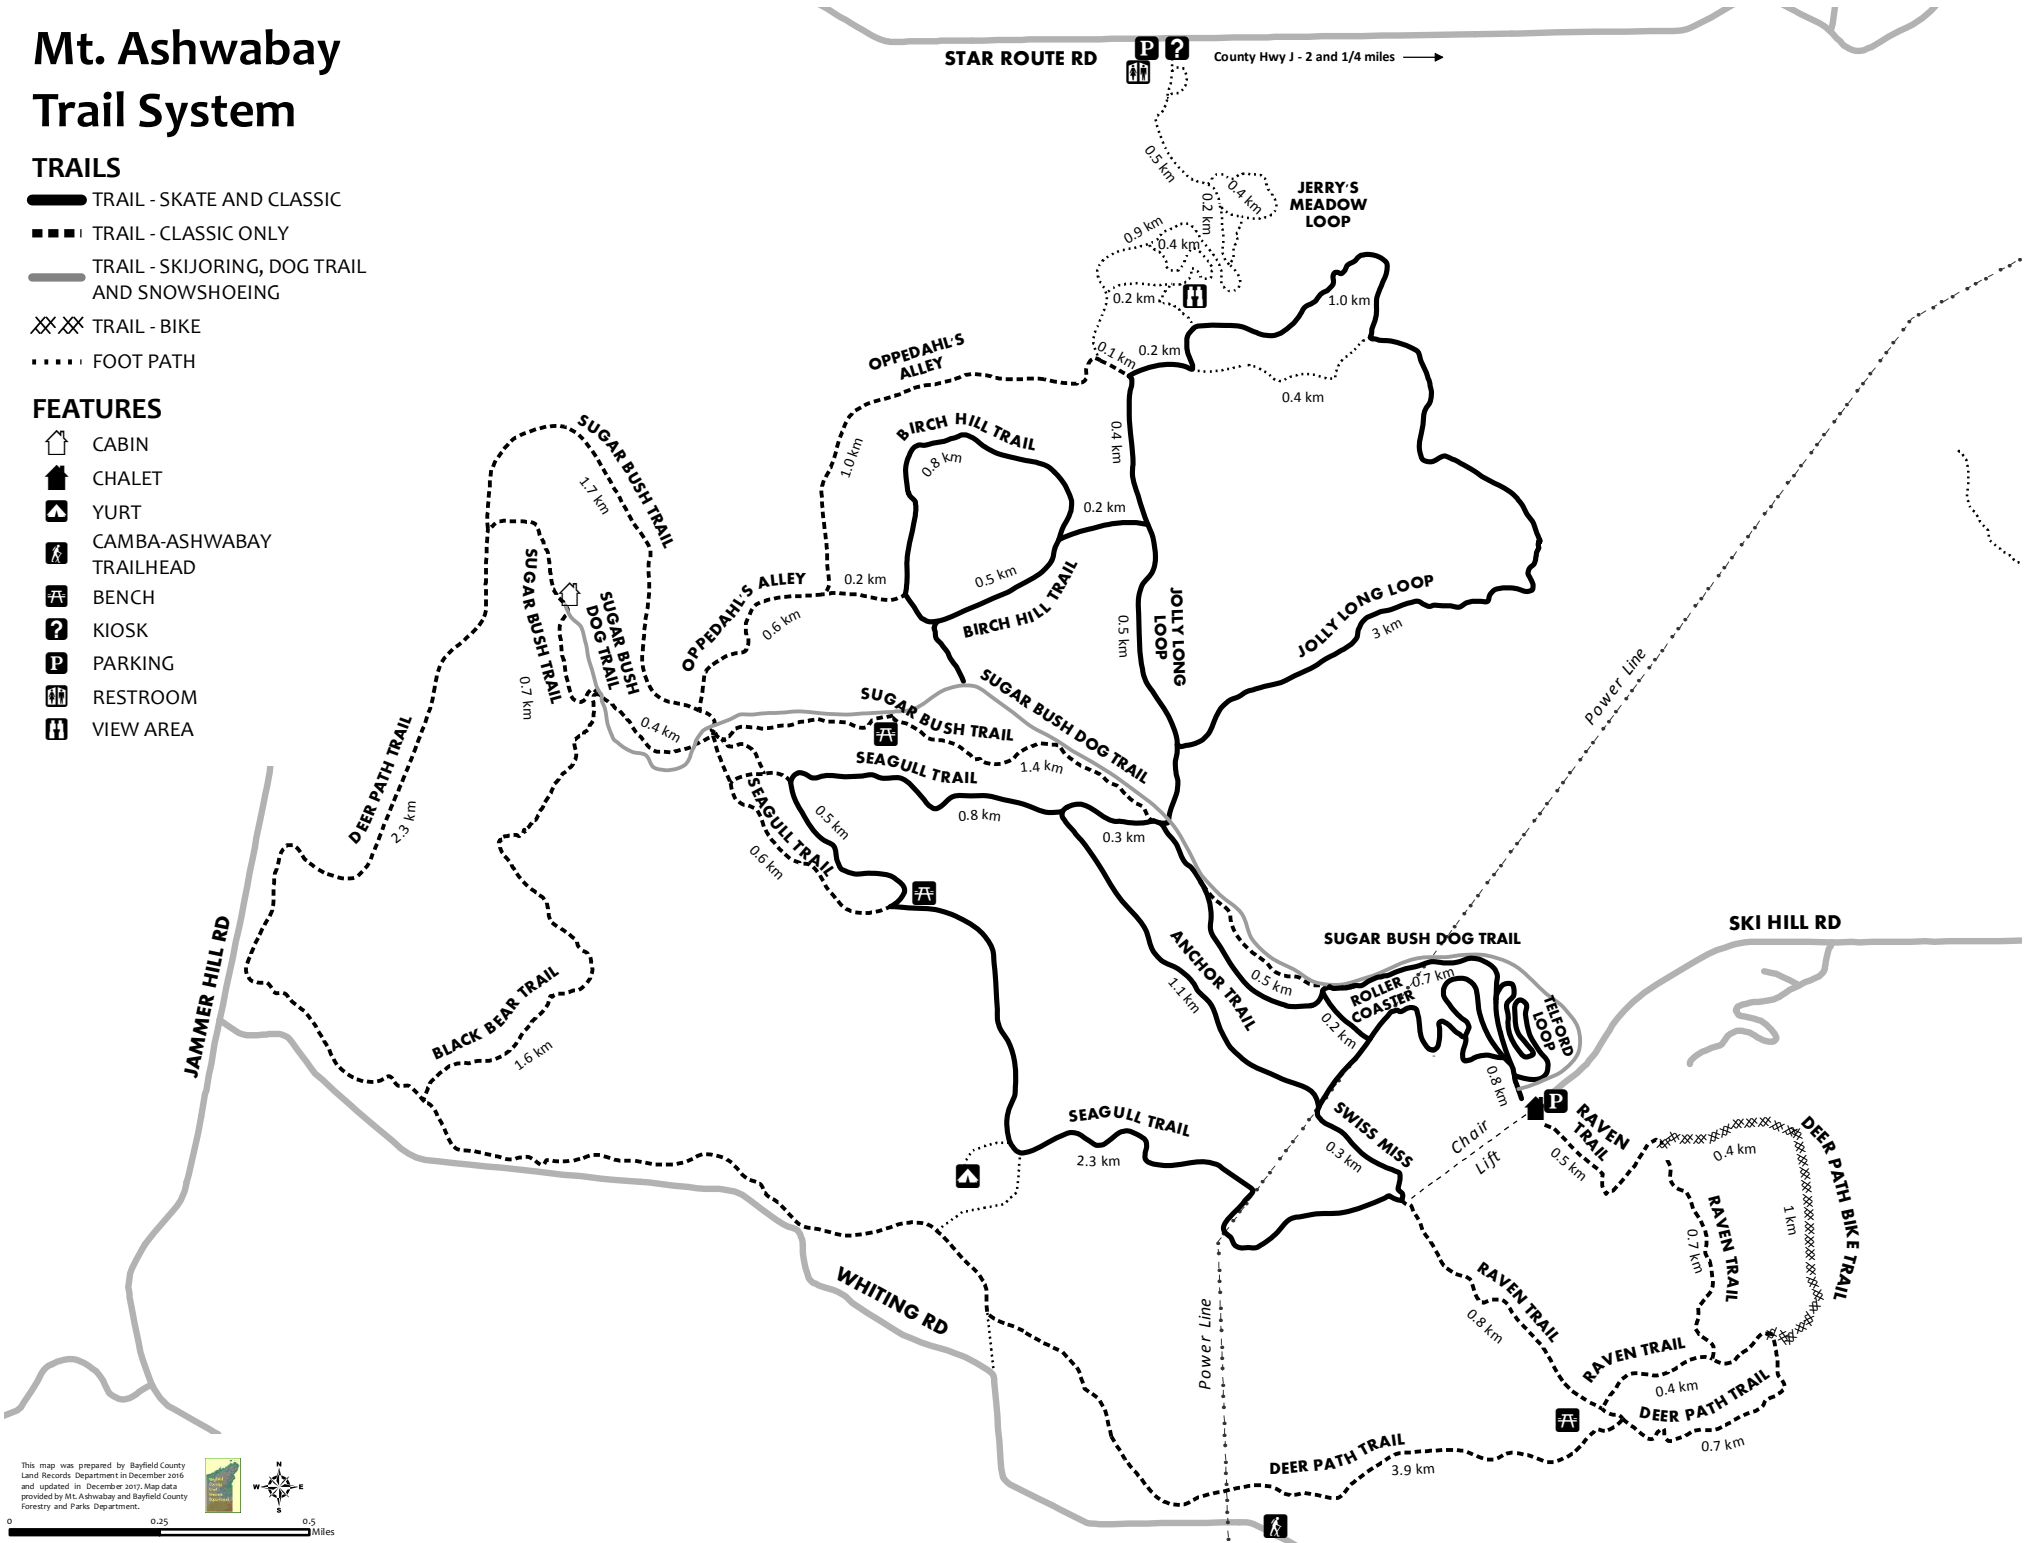

Mt. Ashwabay Trail System

TRAILS

- TRAIL - SKATE AND CLASSIC
- TRAIL - CLASSIC ONLY
- TRAIL - SKIJORING, DOG TRAIL AND SNOWSHOEING
- TRAIL - BIKE
- FOOT PATH

FEATURES

- CABIN
- CHALET
- YURT
- CAMBA-ASHWABAY TRAILHEAD
- BENCH
- KIOSK
- PARKING
- RESTROOM
- VIEW AREA