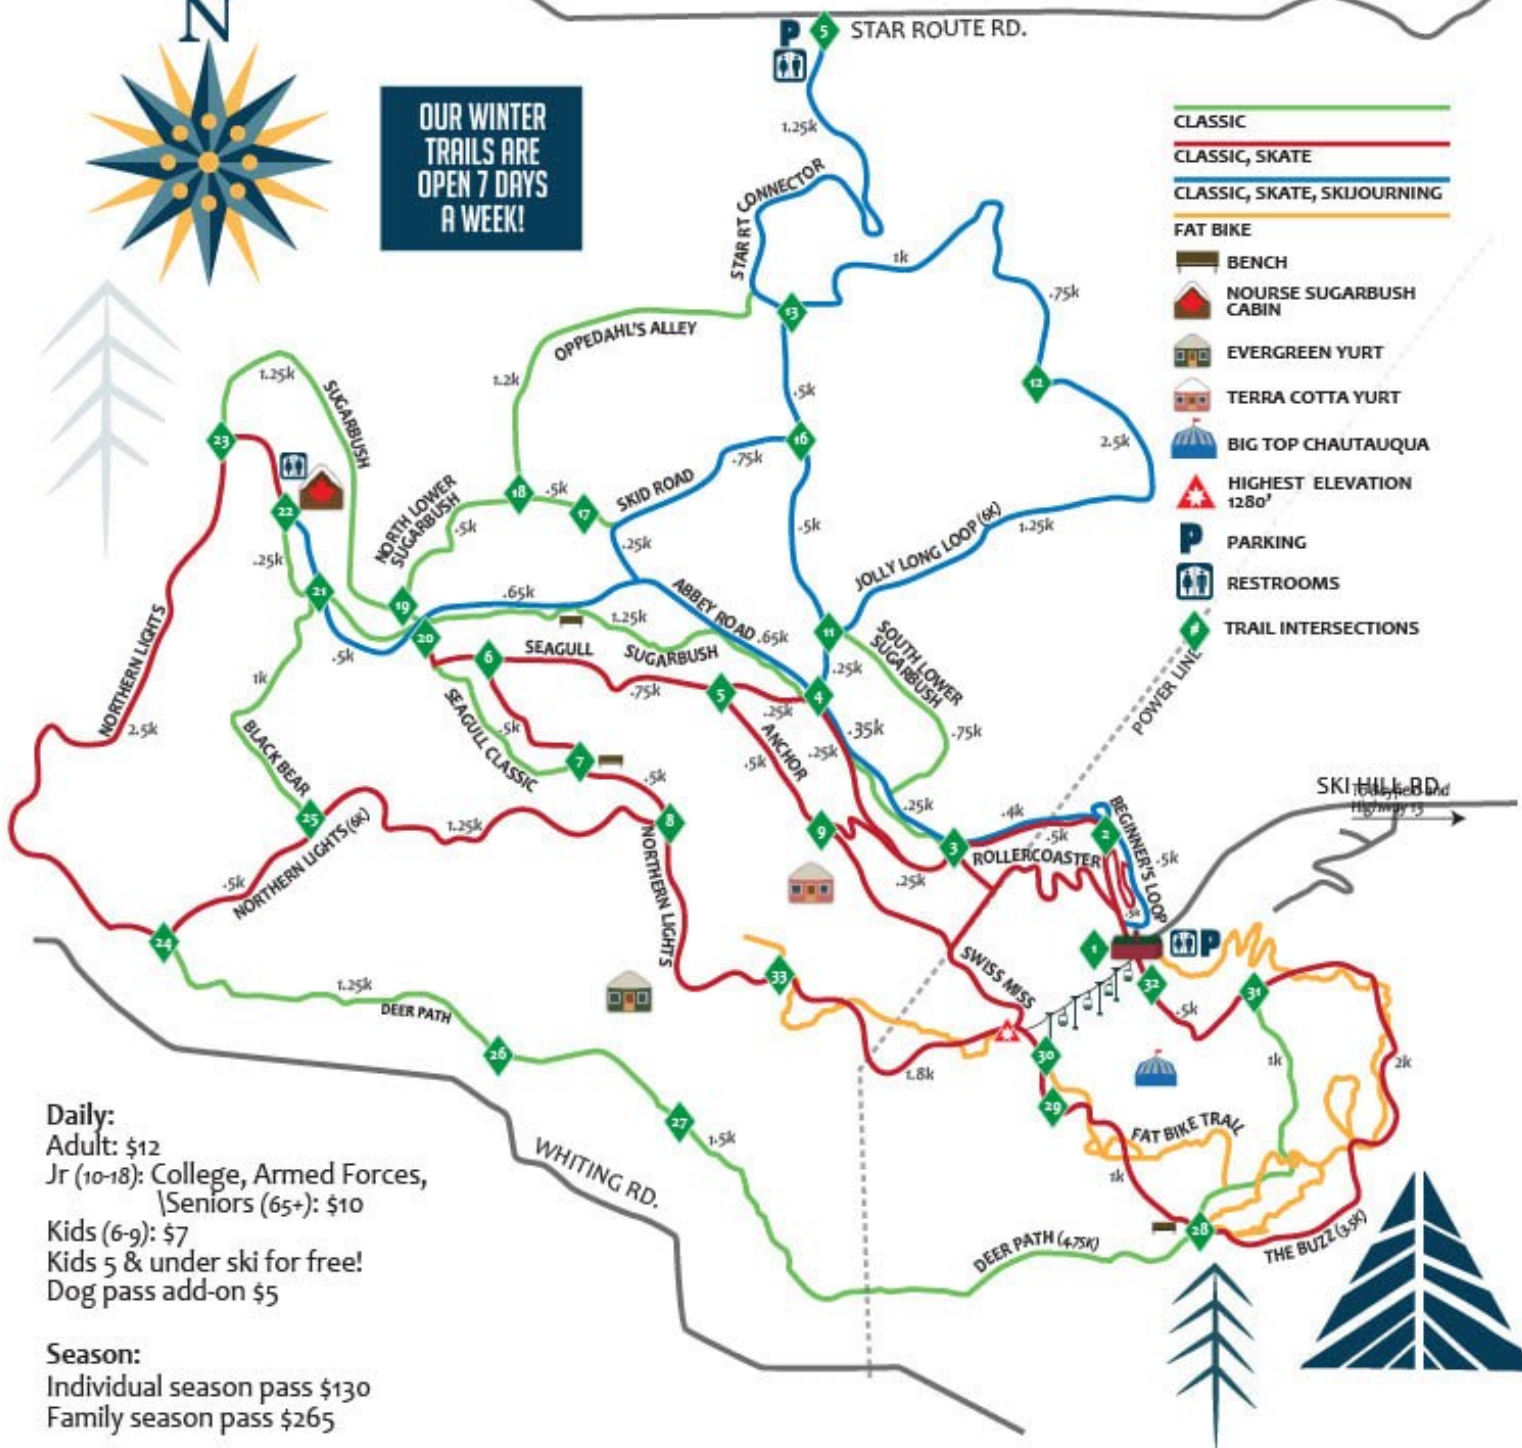

# MT ASHWABAY NORDIC TRAILS

January 2021

**OUR WINTER TRAILS ARE OPEN 7 DAYS A WEEK!**

Daily:  
 Adult: \$12  
 Jr (10-18): College, Armed Forces, Seniors (65+): \$10  
 Kids (6-9): \$7  
 Kids 5 & under ski for free!  
 Dog pass add-on \$5

Season:  
 Individual season pass \$130  
 Family season pass \$265

## 3 WAYS TO PURCHASE PASSES:

- Online is best for after hours skiing!
- In the chalet during open hours
- At the trail head with your smartphone, cash or check

 32525 Ski Hill Rd | PO Box 1401  
 Bayfield, WI 54814  
  
 MtAshwabay.org | info@mtashwabay.org  
 (715)779-3227